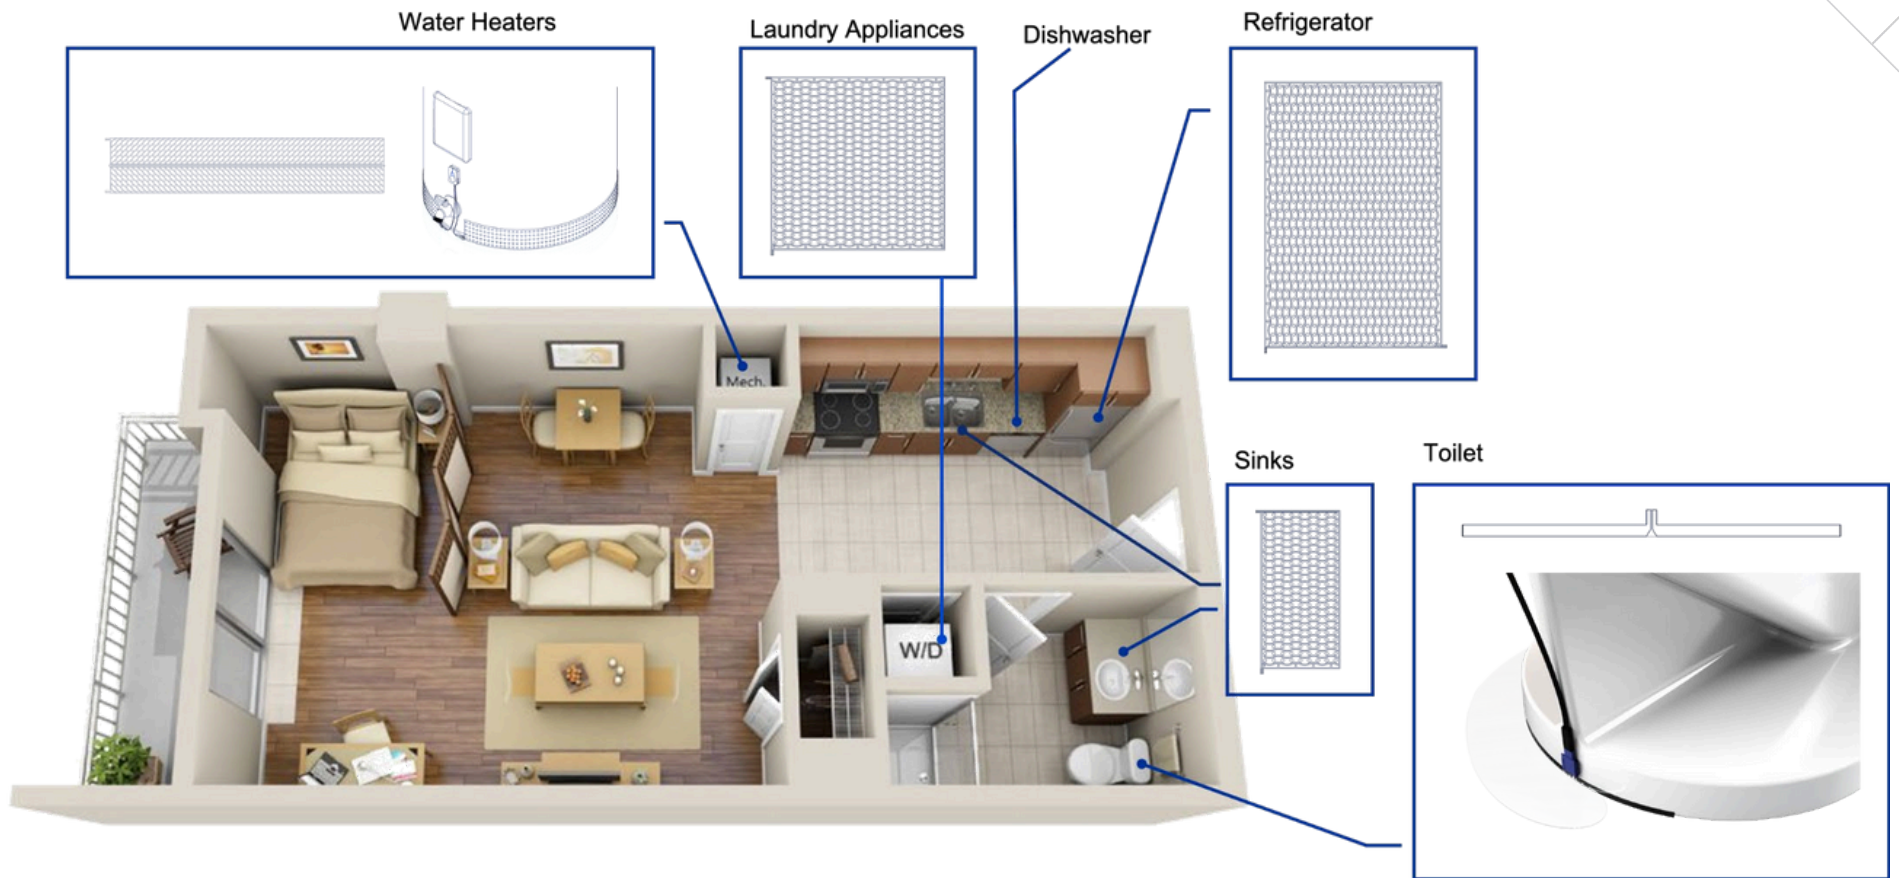

The Noah Multifunction Leak Sensor constantly monitors for the presence of water where you don't want it! Several wide-area leak detection membrane formats are available for your specific use case: water heaters, HVAC, washing machines, and refrigerators, to name a few. Each sensor communicates through several floors as well as across a multifamily property due to the use of the high-penetration, long-range, low-power properties of the LoRa radio protocol. Coupled with the Moses Advanced Water Meter, you'll be able to see where water is, and isn't, on your property. Early detection can save thousands in damages - schedule time with Kairos today to learn more.

- IPX5 - weatherproof (wireless module)
- RoHS 2011/65/EU
- FCC/IC Certified
- LoRaWAN 1.0.2

DIMENSIONS

¹Five or more floors in a commercial high-rise, typically
²Thousands of feet, typically

The Noah Multifunction Leak Sensors, along with the suite of Kairos monitoring devices, operate on a LoRaWAN network and require LoRa gateways to ensure coverage. The good news is that the LoRa protocol works over long ranges and with greater penetration than Wi-Fi; so, only a few gateways are required to blanket your community. The gateways start at \$180 for the hardware and \$60 per month for the application and data. More detailed pricing information is available in the [Kairos Summary Pricing Sheet](#).

MEMBRANE FORMATS AND EXAMPLE INSTALLATION LOCATIONS

The Noah Multifunction Leak Sensors, along with the suite of Kairos monitoring devices, operate on a LoRaWAN network and require LoRa gateways to ensure coverage. The good news is that the LoRa protocol works over long ranges and with greater penetration than Wi-Fi; so, only a few gateways are required to blanket your community. The gateways start at \$180 for the hardware and \$60 per month for the application and data.