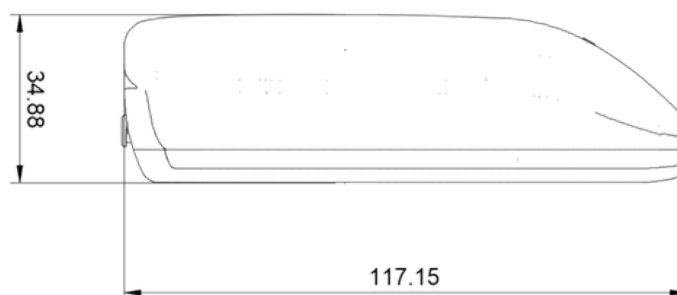

- IPX5 - weatherproof (wireless module)
- RoHS 2011/65/EU
- FCC/IC Certified
- LoRaWAN 1.0.2

DIMENSIONS

¹Five or more floors in a commercial high-rise, typically
²Thousands of feet, typically

The Noah Multifunction Leak Sensors, along with the suite of Kairos monitoring devices, operate on a LoRaWAN network and require LoRa gateways to ensure coverage. The good news is that the LoRa protocol works over long ranges and with greater penetration than Wi-Fi; so, only a few gateways are required to blanket your community. The gateways start at \$180 for the hardware and \$60 per month for the application and data. More detailed pricing information is available in the [Kairos Summary Pricing Sheet](#).